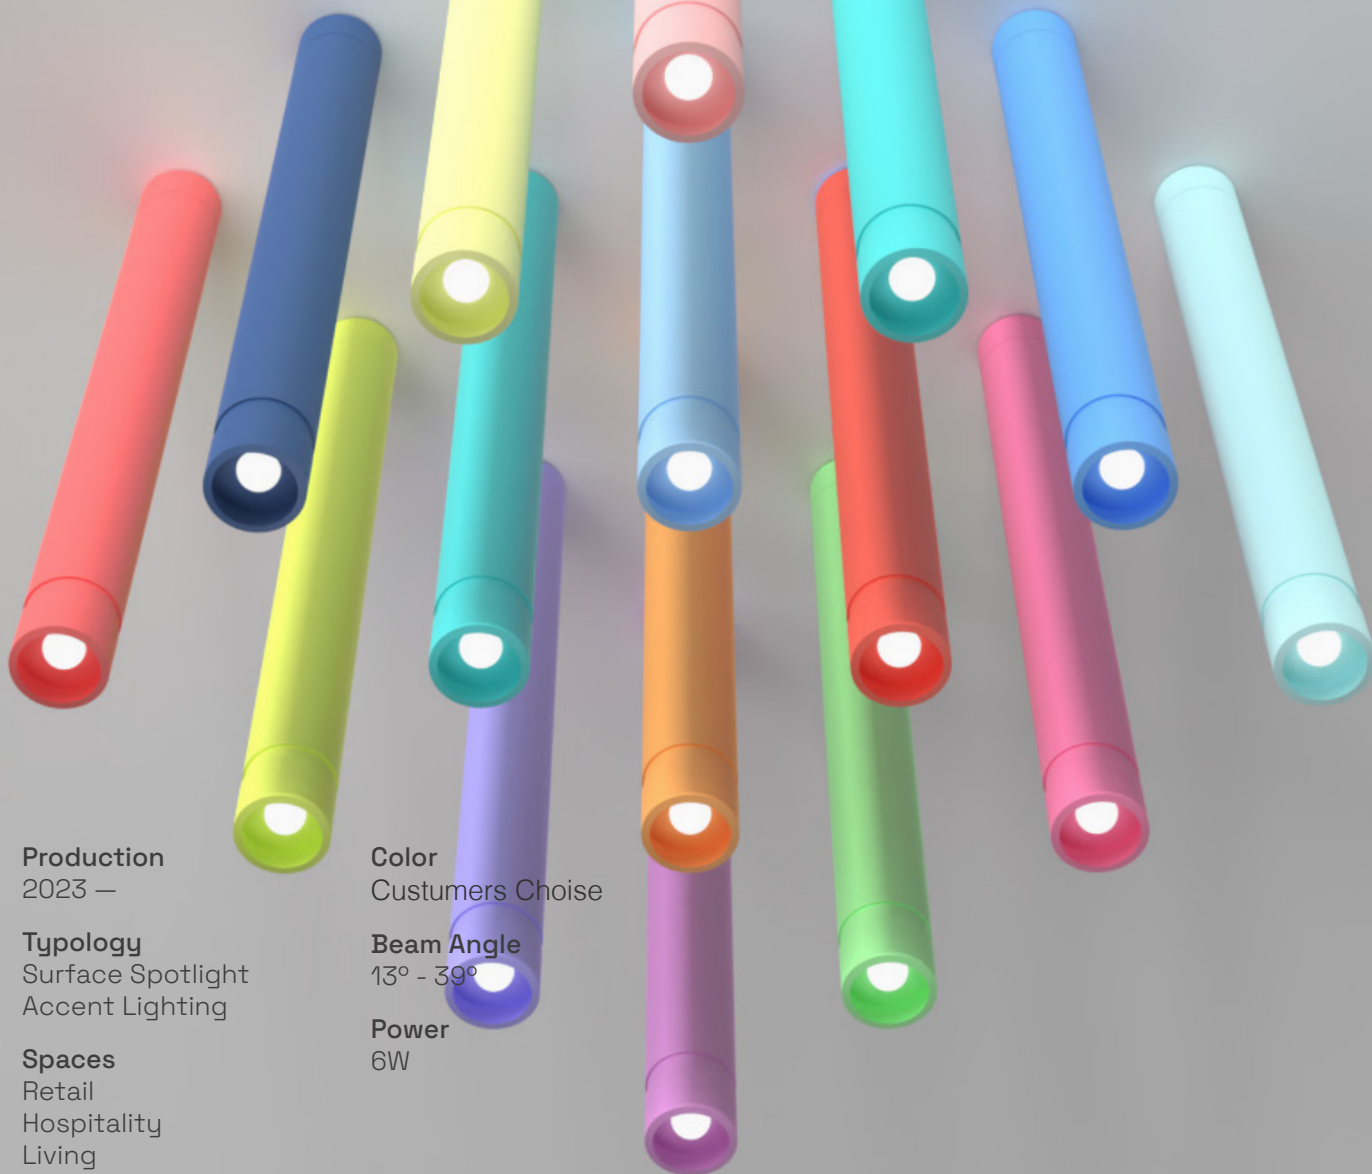

reed_(m)

focusable

“Carrillo’s special edition”

Production
2023 —

Typology
Surface Spotlight
Accent Lighting

Spaces
Retail
Hospitality
Living
Galleries

Color
Customers Choice

Beam Angle
13° - 39°

Power
6W

reed

Color : Customers Choise
Beam Angel : 13° - 39°
Power : 8w

Anodized Aluminum 5051
3 years warranty

Dimensions : 51 Ø x 500 mm
Regulation : 1-10V or Dali
IP : 20
CRI : 90

Input Voltage : AC 100 - 240V
Output Voltage : 350mA
Operating Voltage : 17.5V
Luminous Flux : 240lm